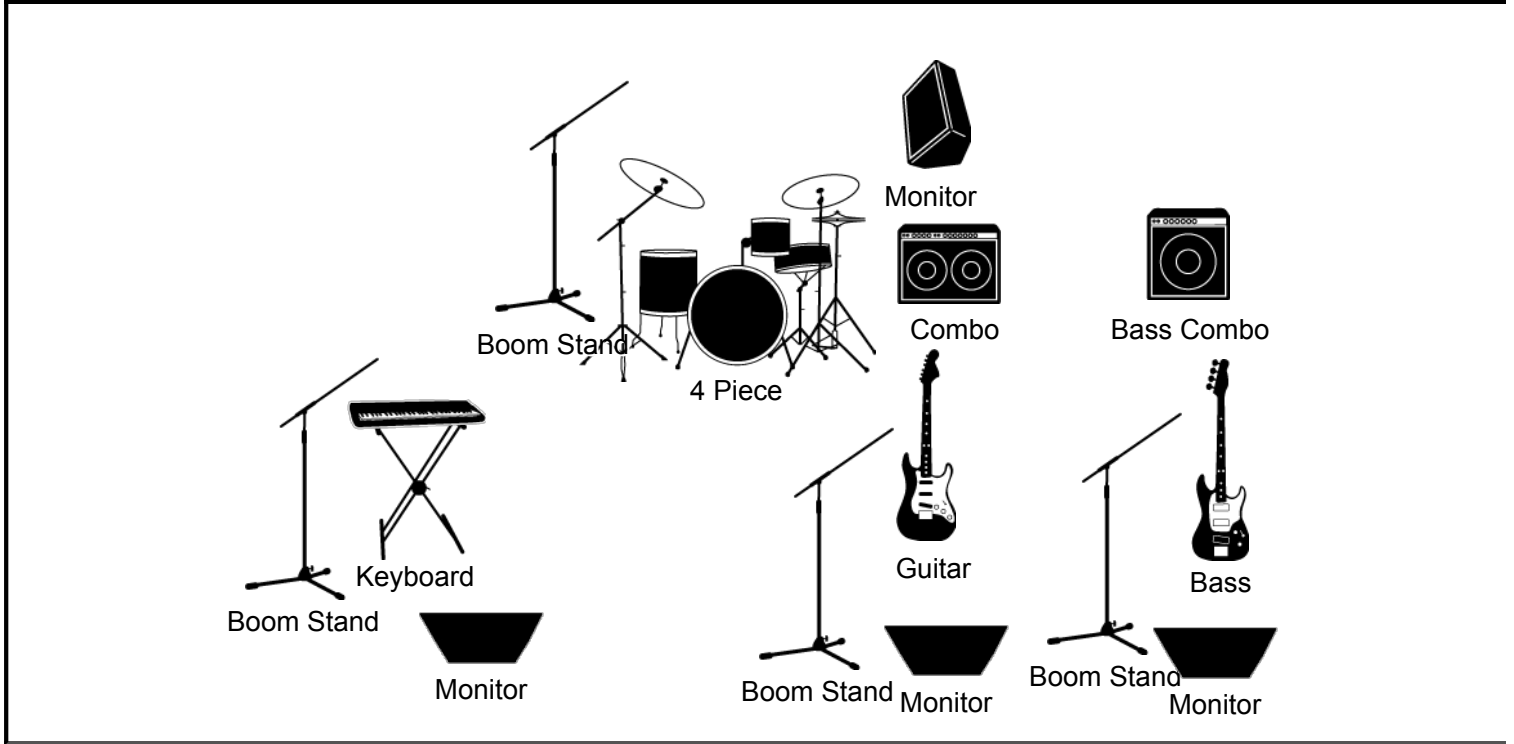

STAGE PLOT DESIGNER

BAND NAME

Konradsberg

STAGE

INPUT LIST

1	Keys	9		17	
2	Key Vox	10		18	
3	Drum Vox	11		19	
4	Guiar Vox	12		20	
5	Bass Vox	13		21	
6	Bass DI	14		22	
7	Guitar Amp	15		23	
8		16		24	

NOTES

Every vocal is lead on at least one song. Guitar amp is a 5 watter but I can bring a bigger beast if that's preferred to mic'ing it. Monitor setup is the ideal, but we can bring a keyboard amp if needed.